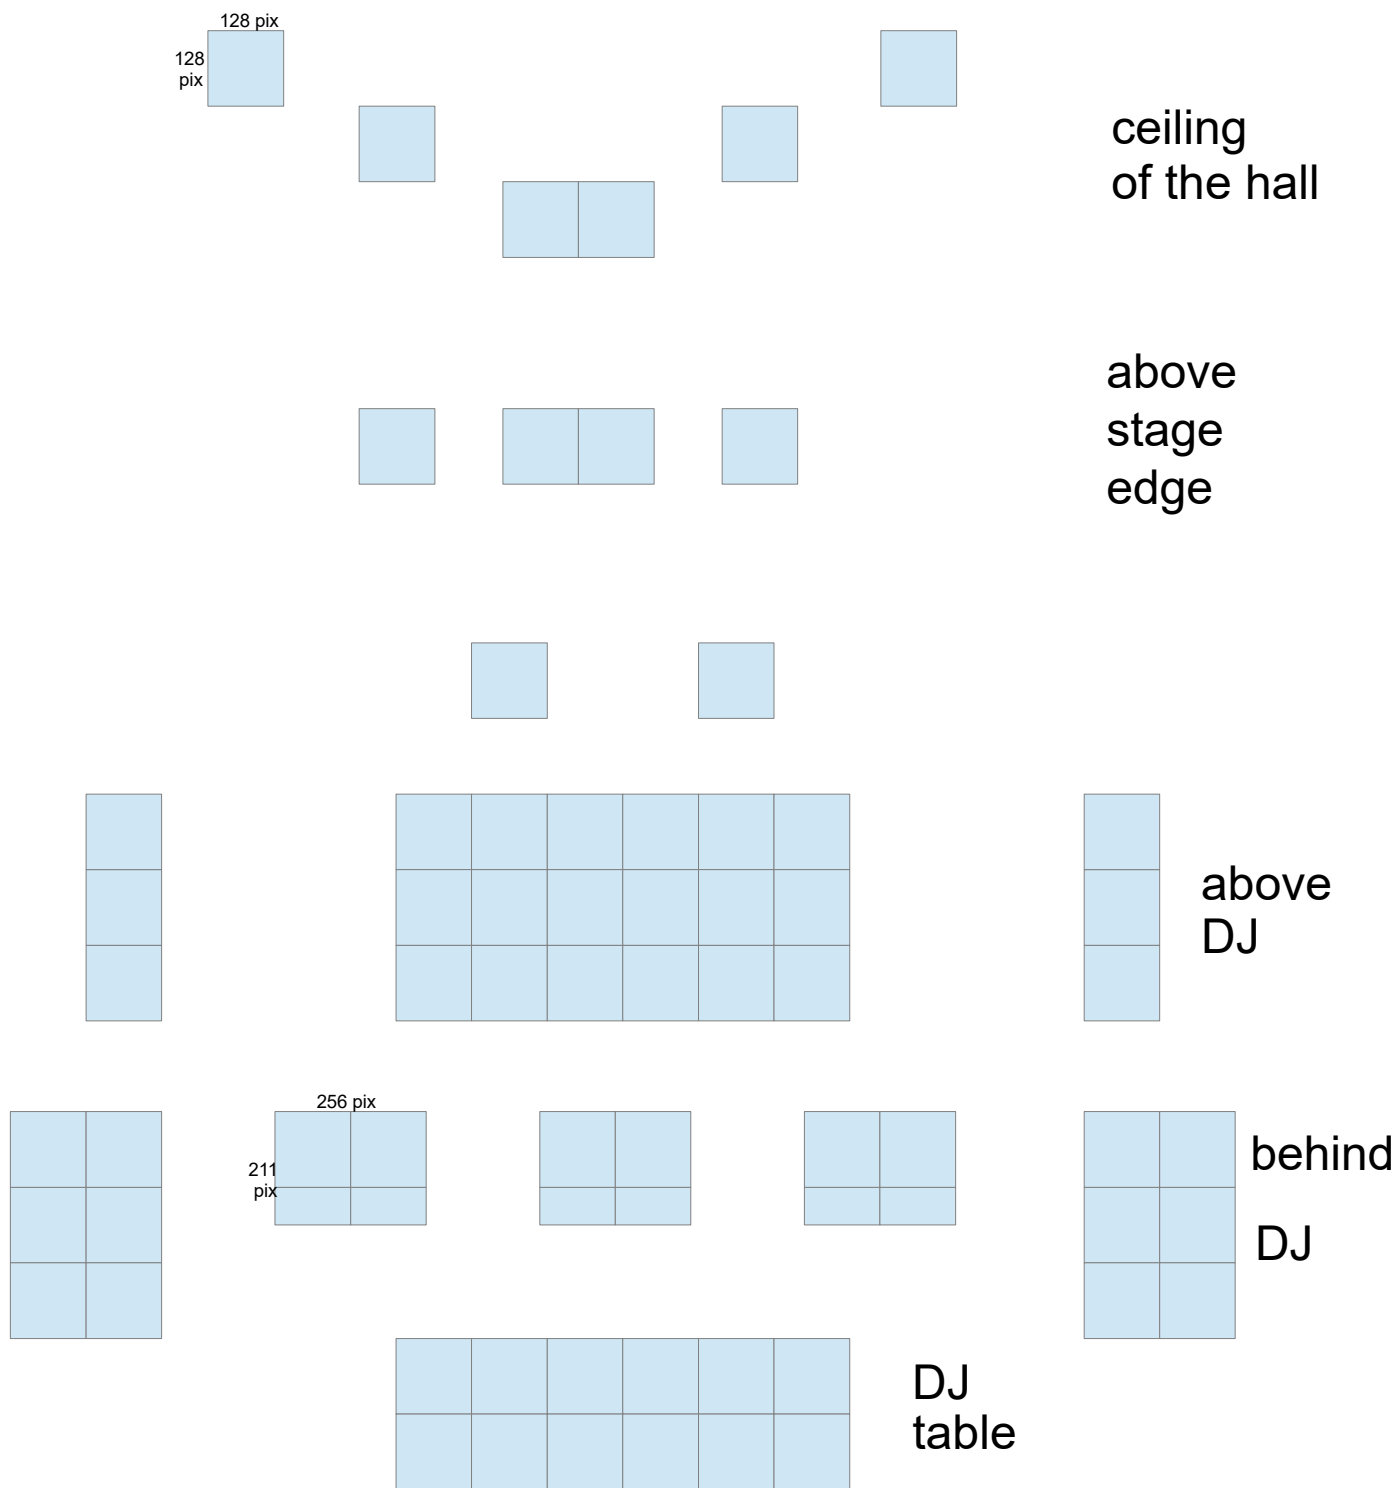

Led screen plan of Retro Music Hall 2019

A Club With History

FLOOR

Martin RUSH MH5 16 ch

American DJ Vizi Beam 2R 12ch

Martin Mac 101 12ch

American DJ FREQ 5 Strobe 7ch

American DJ 5P Hex 8ch

ShowTec Active Sunstrip 10ch

A Club With History

Retro Music Hall Light Plot 1 - Floor

A Club With History

Retro Music Hall Light Plot 2

-  Martin RUSH MH5 16 ch
-  American DJ Vizi Beam 2R 12ch
-  Martin Mac 101 12ch
-  American DJ 5P Hex 8ch
-  Robe RedWash 16ch
-  Blinder
-  Arri
-  CO2 Jets
-  Martin Atomic 3000

	1 LG TV – Horizontal	Input – USB	Entrance
--	----------------------	-------------	----------

	1 LG TV – Vertical!!!	Input – USB	Dress room
--	-----------------------	-------------	------------

A Club With History