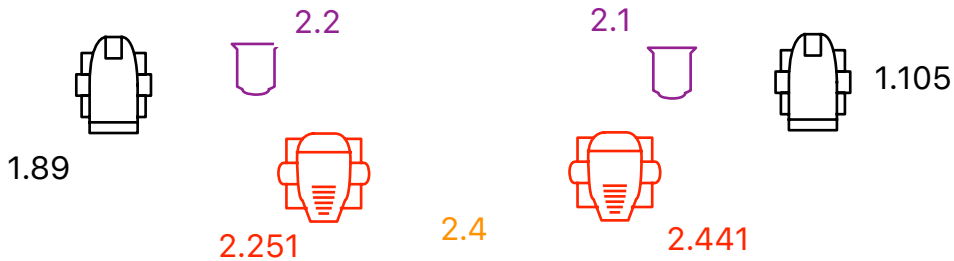

A Club With History

Retro Music Hall Light Plot 2

- Martin RUSH MH5 16 ch
- American DJ Vizi Beam 2R 12ch
- Martin Mac 101 12ch
- American DJ 5P Hex 8ch
- Robe RedWash 16ch
- Blinder
- Arri
- CO2 Jets
- Martin Atomic 3000