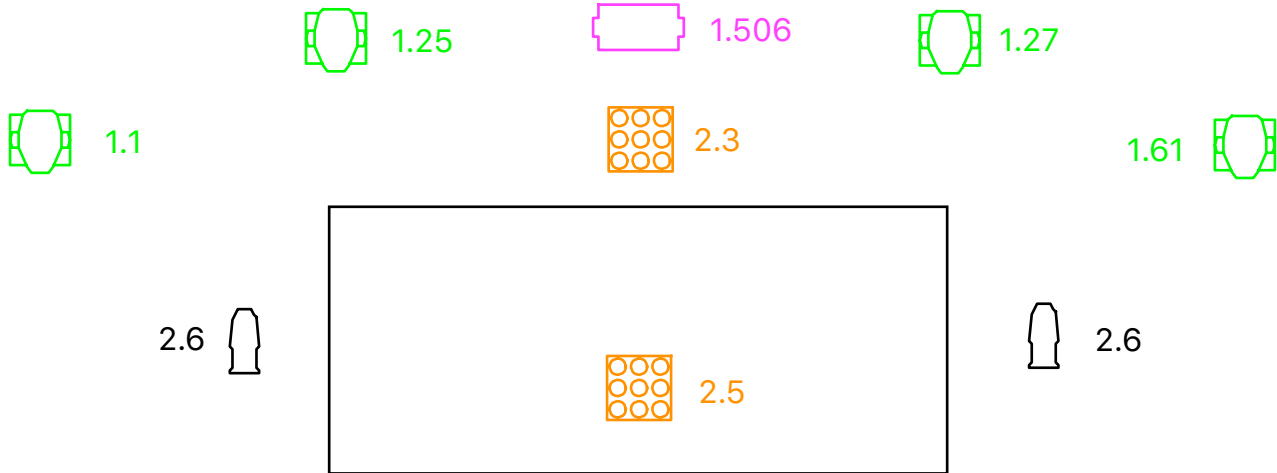

A Club With History

Retro Music Hall Light Plot 2

- Martin RUSH MH5 16 ch
- American DJ Vizi Beam 2R 12ch
- Martin Mac 101 12ch
- American DJ 5P Hex 8ch
- Robe RedWash 16ch
- Blinder
- Arri
- CO2 Jets
- Martin Atomic 3000