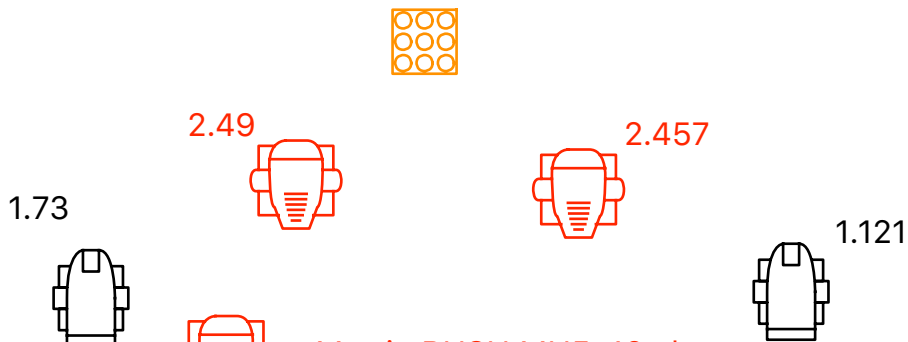

ShowTec Active Sunstrip 10ch

A Club With History

Retro Music Hall Light Plot 1 - Floor

A Club With History

Retro Music Hall Light Plot 2

-  Martin RUSH MH5 16 ch
-  American DJ Vizi Beam 2R 12ch
-  Martin Mac 101 12ch
-  American DJ 5P Hex 8ch
-  Robe RedWash 16ch
-  Blinder
-  Arri
-  CO2 Jets
-  Martin Atomic 3000