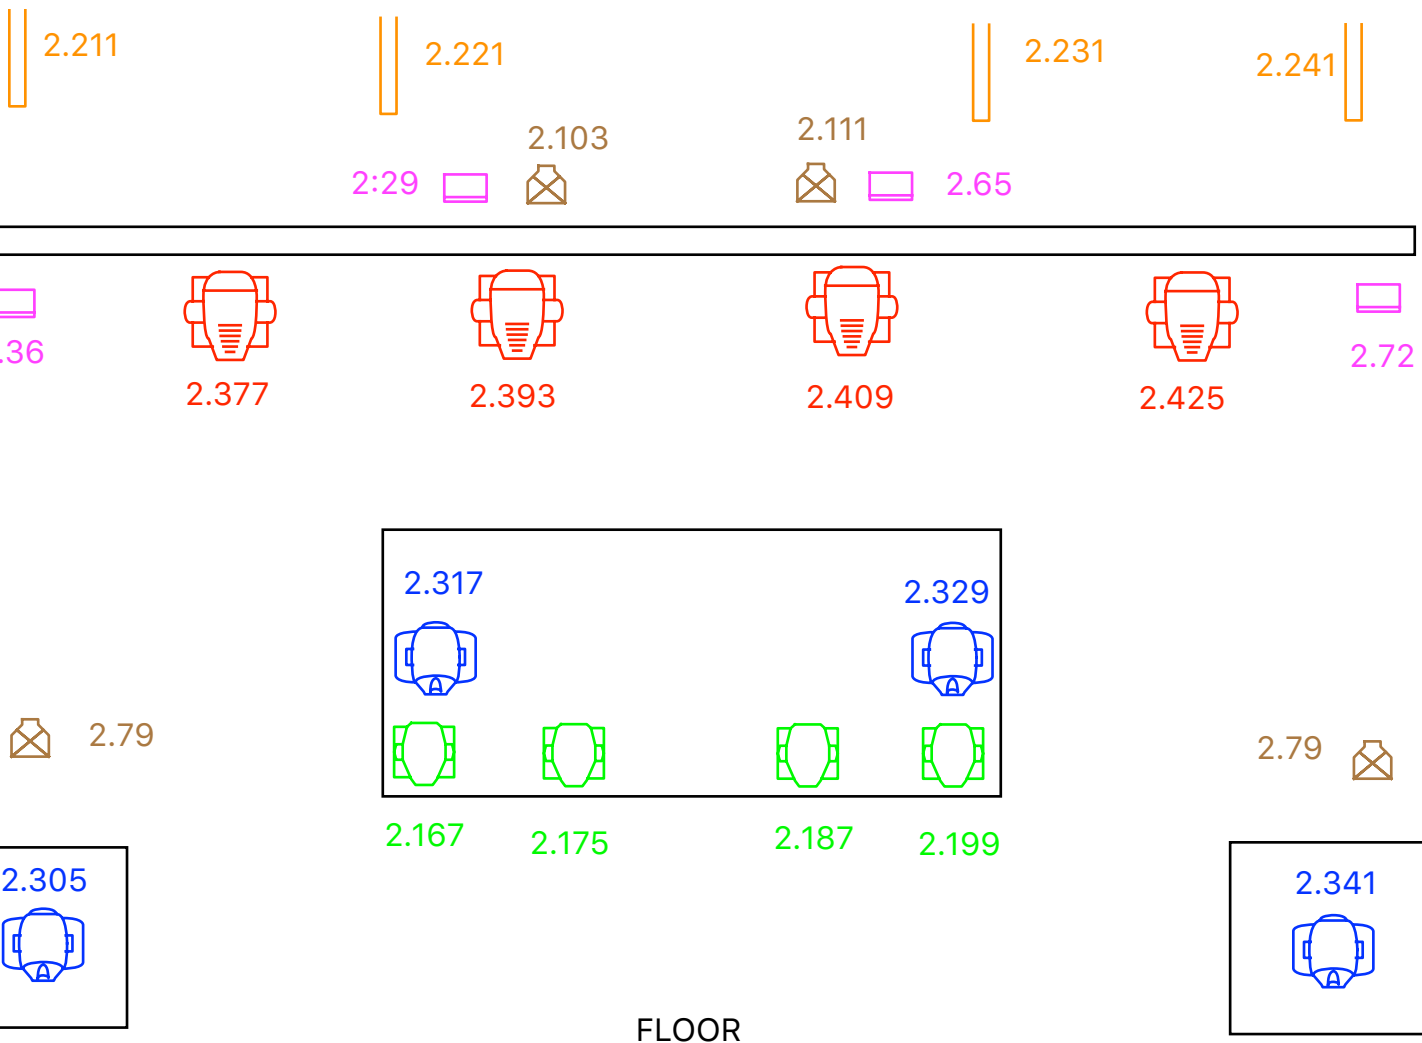

Led screen plan of Retro Music Hall 2019

A Club With History

FLOOR

Martin RUSH MH5 16 ch

American DJ Vizi Beam 2R 12ch

Martin Mac 101 12ch

American DJ FREQ 5 Strobe 7ch

American DJ 5P Hex 8ch

ShowTec Active Sunstrip 10ch

A Club With History

Retro Music Hall Light Plot 1 - Floor

A Club With History

Retro Music Hall Light Plot 2

-  Martin RUSH MH5 16 ch
-  American DJ Vizi Beam 2R 12ch
-  Martin Mac 101 12ch
-  American DJ 5P Hex 8ch
-  Robe RedWash 16ch
-  Blinder
-  Arri
-  CO2 Jets
-  Martin Atomic 3000

	1 LG TV – Horizontal	Input – USB	Entrance
--	----------------------	-------------	----------

	1 LG TV – Vertical!!!	Input – USB	Dress room
--	-----------------------	-------------	------------

A Club With History